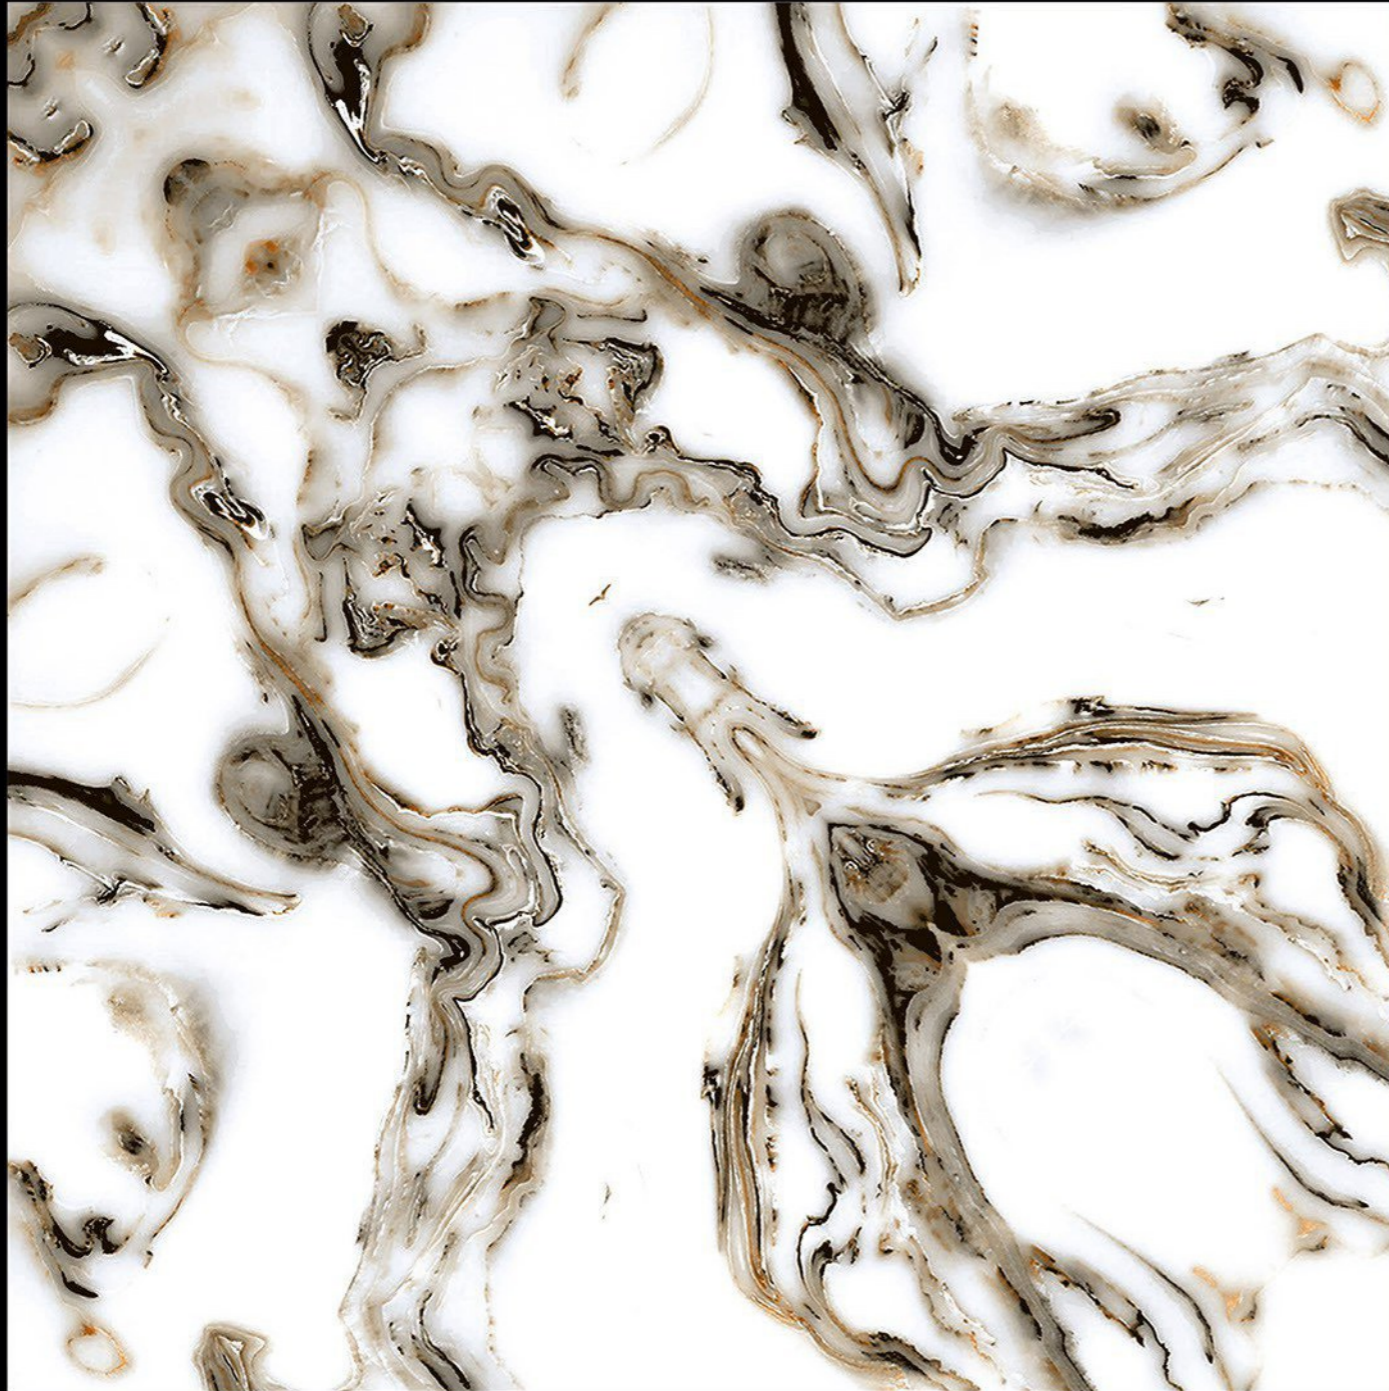

GVT | GALICHA | 600 x
PGVT | POLISHED | 600mm

6230-Singal River Brown

- 100% Replacement for Italian Marble
- Water Absorption $\leq 0.5\%$
- Zero Maintenance
- Stain Class 5 Resistant
- Eco Friendly
- Divine Glossiness
- Fire Resistant
- Forst Resistant