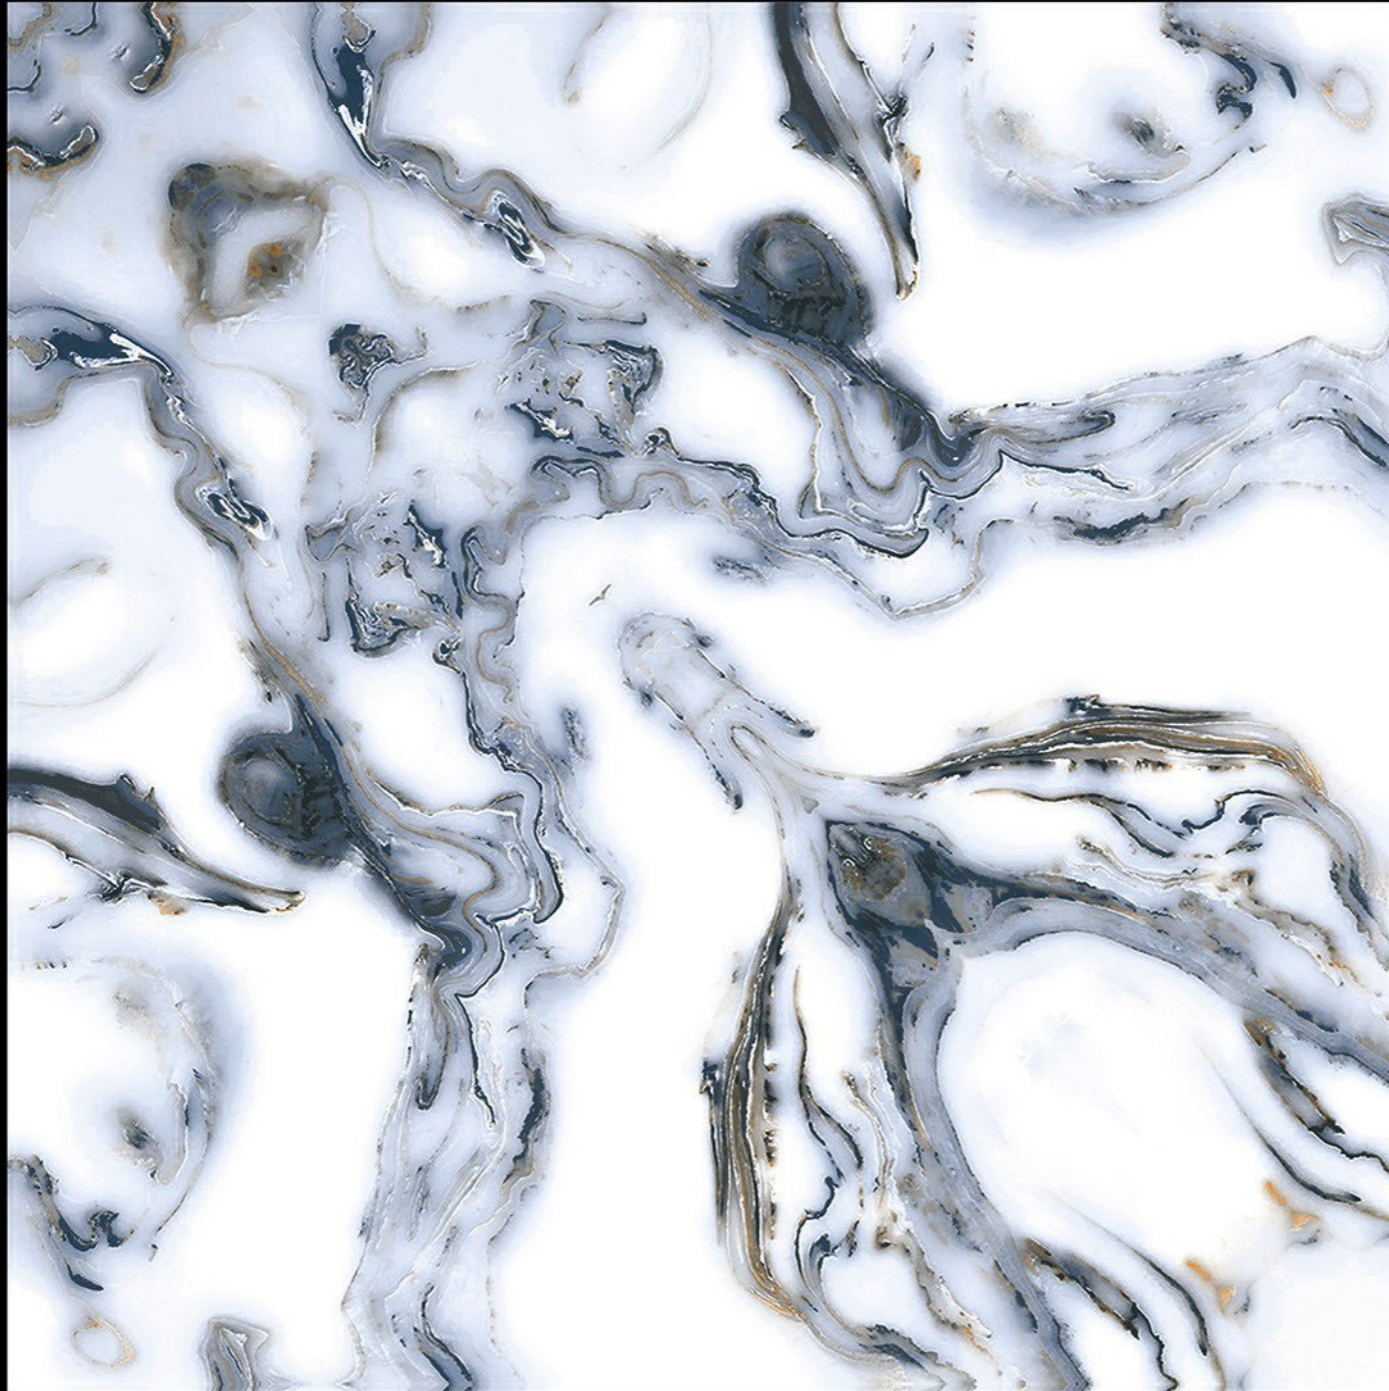

GVT | GALICHA | 600 x
PGVT | POLISHED | 600mm

6173-Alcora Blue

- 100% Replacement for Italian Marble
- Water Absorption $\leq 0.5\%$
- Zero Maintenance
- Stain Class 5 Resistant
- Eco Friendly
- Divine Glossiness
- Fire Resistant
- Frost Resistant