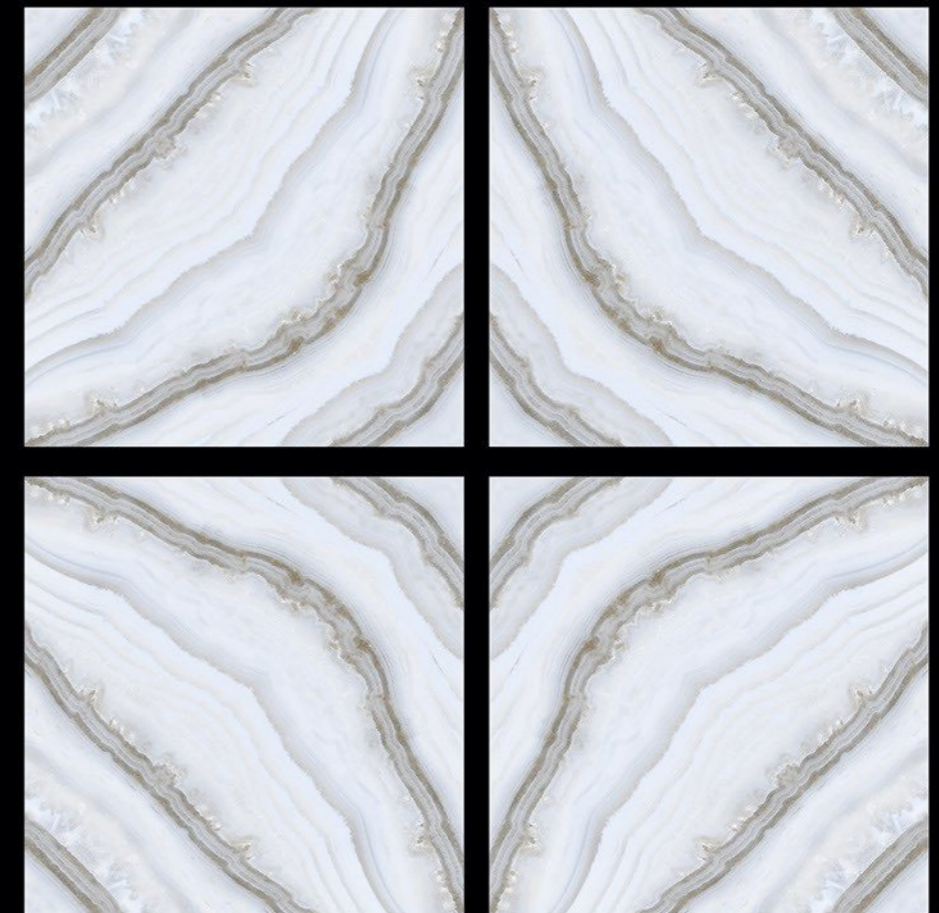

GVT | GALICHA | 600 x
PGVT | POLISHED | 600mm

6207-Classic Onyx

- 100% Replacement for Italian Marble
- Water Absorption $\leq 0.5\%$
- Zero Maintenance
- Stain Class 5 Resistant
- Eco Friendly
- Divine Glossiness
- Fire Resistant
- Frost Resistant